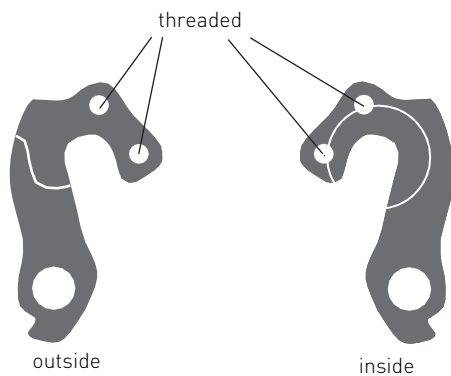

## HANGER OVERVIEW 2019

7/8

**Item-No.: EZ1567**  
Hanger GRH-14bl (black)

**Item-No.: FRSC0053**  
Screw DTAMM8-30  
M8 x 30mm Torx black

**fits for:**

- AMR Plus Alu\* '10, '11, '12, '13, '14
- AMR Plus Lector '10, '11, '12, '13, '14
- AMR Square '09
- DOWNHILL '11, '12, '13, '14, '15
- NORTHSHORE '11, '12, '13, '14, '15
- CAGUA (26") '12, '13
- CAGUA (27,5") '13, '14, '15
- AMR (27,5") Alu\* '14, '15
- AMR incl. LT '15, inkl. X '16
- TERU FS incl. LT '15, '16
- THE HOOD PRO '15, '16
- THE HOOD FS '15, '16
- AMR '16