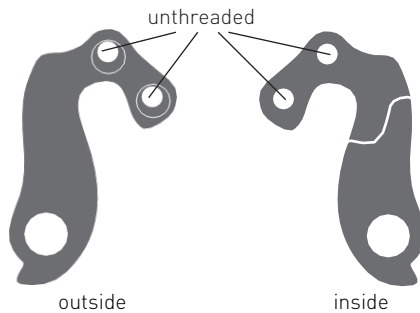

Item-No.: EZ1412
Hanger GRH-07bl (black)

Item-No.: FRSC0054
Screw 2x
M4 x 8mm T20 black

fits for:

- 4X Team '11
- CROSS incl. Lady '11, '15
- EBS Alu* '10, '11, '12
- EBS HTX Lector '07, '08, '09, '10
- HTX Actinum '10, '11, '12
- HTX Lector '07, '08, '09, '10
- MISS Hardtail '10, '11, '12
- RACE Actinum '07, '08
- SE Alu* '10, '11, '12
- SE Lector '10
- PANAMA O X '15 (2, 3, 4) - running change zu **EZ1954 inside**