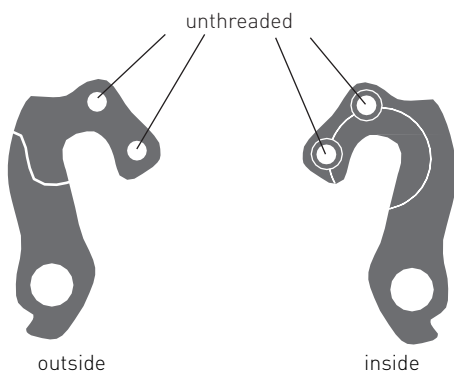

Item-No.: EZ1621
Hanger GRH-18bl (black)

Item-No.: FRSC0054
Screw 2x
M4 x 8mm T20 black

fits for:

- AMR Alu* '10
- AMR Lector '10
- MISS AMR '10

teilweise passend für:

- AMR Alu* '11
- AMR Lector '11
- MISS AMR '11
- RT Actinum '11
- RT Lector '11
- HTX Lector '11