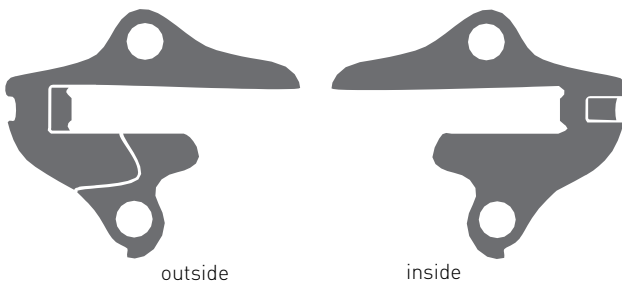

Item-No.: EZ1855
Hanger GRH-20si (silver)

Item-No.: FRSC0052
Screw 69-035-090
5mm Inbus
Item-No.: FRNT0052
Screw-nut 69-035-090

fits for:

- E-Hybride Trail '11, '12, '13, '14