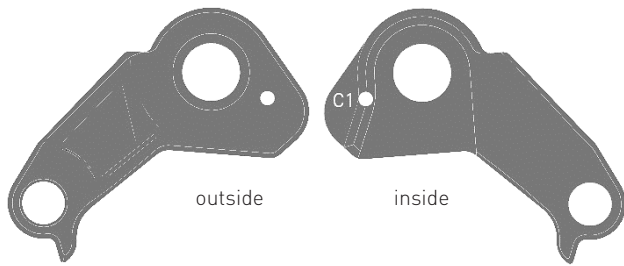

## HANGER OVERVIEW 2019

Hanger only for Shimano Direct Mount

**Item-No.: FRHG0001**  
Hanger GHM11-001

**Item-No.: FRSC0026**  
Screw CGR16-026  
M3 x 21mm

**fits for:**

- LECTOR UC 29 (9, 10, WC) '17, '18, '19
- LECTOR UC X 29 (X8) '17, '18

Hanger for SRAM & Shimano Standard

**Item-No.: FRHG0002**  
Hanger GHM11-002

**Item-No.: FRSC0026**  
Screw CGR16-026  
M3 x 21mm

**fits for:**

- LECTOR UC 29 (9, 10, WC) '17, '18, '19
- LECTOR UC X 29 (X8) '17, '18

Hanger only for Shimano Direct Mount

**Item-No.: FRHG0022**  
Hanger GHM09-022

**Item-No.: FRSC0060**  
Screw GHT12-060  
M4 x 18mm

**fits for:**

- LECTOR LC KID 26 '17, '18
- LECTOR LC 29/27.5 '17, '18
- ASKET LC 27.5 '17, '18
- ASKET AL 29/27.5 '17, '18
- ROKET AL 27.5+ '17, '18
- HYBRIDE LECTOR LC 29/27.5+ '19
- HYBRIDE LANA O AL 29/27.5+ '17, '18
- HYBRIDE KATO AL incl. X 29/27.5+ '17, '18, '19
- HYBRIDE TERU X 27.5+ '18
- HYBRIDE KATO X 27.5+ '19
- KATO X '18