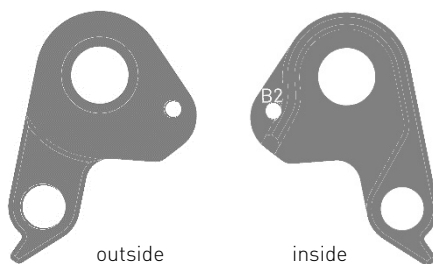

## HANGER OVERVIEW 2019

Hanger only for Shimano Direct Mount

**Item-No.: FRHG0001**  
Hanger GHM11-001

**Item-No.: FRSC0026**  
Screw CGR16-026  
M3 x 21mm

**fits for:**

- LECTOR UC 29 (9, 10, WC) '17, '18, '19
- LECTOR UC X 29 (X8) '17, '18

Hanger for SRAM & Shimano Standard

**Item-No.: FRHG0002**  
Hanger GHM11-002

**Item-No.: FRSC0026**  
Screw CGR16-026  
M3 x 21mm

**fits for:**

- LECTOR UC 29 (9, 10, WC) '17, '18, '19
- LECTOR UC X 29 (X8) '17, '18

Hanger only for Shimano Direct Mount

**Item-No.: FRHG0022**  
Hanger GHM09-022

**Item-No.: FRSC0060**  
Screw GHT12-060  
M4 x 18mm

**fits for:**

- LECTOR LC KID 26 '17, '18
- LECTOR LC 29/27.5 '17, '18
- ASKET LC 27.5 '17, '18
- ASKET AL 29/27.5 '17, '18
- ROKET AL 27.5+ '17, '18
- HYBRIDE LECTOR LC 29/27.5+ '19
- HYBRIDE LANA O AL 29/27.5+ '17, '18
- HYBRIDE KATO AL incl. X 29/27.5+ '17, '18, '19
- HYBRIDE TERU X 27.5+ '18
- HYBRIDE KATO X 27.5+ '19
- KATO X '18

Hanger for SRAM & Shimano Standard

**Item-No.: FRHG0021**  
Hanger GHM09-021

**Item-No.: FRSC0060**  
Screw GHT12-060  
M4 x 18mm

**fits for:**

- LECTOR LC KID 26 '17, '18
- LECTOR LC 29/27.5 '17, '18
- ASKET LC 27.5 '17, '18
- ASKET AL 29/27.5 '17, '18
- ROKET AL 27.5+ '17, '18
- HYBRIDE LECTOR LC 29/27.5+ '19
- HYBRIDE LANA O AL 29/27.5+ '17, '18
- HYBRIDE KATO AL incl. X 29/27.5+ '17, '18, '19
- HYBRIDE TERU X 27.5+ '18
- HYBRIDE KATO X 27.5+ '19
- KATO X '18