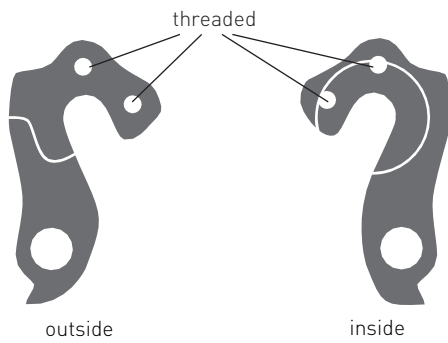

HANGER OVERVIEW 2019

Item-No.: EZ1954
Hanger GRH-21bl (black)

Item-No.: FRSC0054
Screw 2x
M4 x 8mm T20 black

outside screwed fits for:

- TREKKING '12, '13 (5100-7500), '14 (5100-7500)
- CROSS '12, '13, '14
- SPEEDLINE Alu* '12, '13, '14 (5700-7500), '15 (3, 4)
- HTX 29" incl. Lector 29" '12, '13, '14
- 4X Team '12, '13
- 4X Comp '12, '13, '14
- SE '13, '14 (2000-8000)
- MISS '13, '14 (2000-8000)
- SE 29 '13, '14 (inkl. EBS)
- HTX* '13
- E-HYBRIDE Trekking (man/lady) '13, '14
- E-HYBRIDE Wave '13, '14
- E-HYBRIDE Cross (man/lady) '13, '14
- E-HYBRIDE SE29 '14
- LANA0 incl. PRO '15, '16
- KATO incl. PRO '15, '16
- TACANA incl. PRO '15, '16
- PANAMA0 '15 (5, 6, 7)
- PANAMA0 X '15 (5, 6, 7, 8)
- THE HOOD '15
- ANDASOL incl. LADY '15 (4, 6), '16
- ANDASOL X incl. LADY '15 (5, 7, 9), '16 (Cross)
- HTX '15, '16
- NILA '15, '16
- KATO FS '16, '17, '18, '19
- LANA0 FS '16, '17, '18
- SQUARE TREKKING & SPEEDLINE '16, '17, '18, '19
- SQUARE CROSS, CROSS X '16, '17, '18, '19
- SQUARE URBAN, URBAN X '16
- KATO 29/27.5 '17, '18, '19
- KATO X 29 '17
- LANA0 29/27.5 '17, '18, '19
- ANDASOL CROSS, TREKKING, WAVE '17
- HYBRIDE KATO 29 '17 (2)
- HYBRIDE LANA0 29 '17 (2)
- TERU incl. MISS '15, '16, '17
- HYBRIDE TERU incl. X29, '18, '19
- HYBRIDE SQUARE CROSS, TREKKING '17, '18, '19

partly fits for:

- MISS '12
- SE '12
- PANAMA0 X '15 (2, 3, 4)