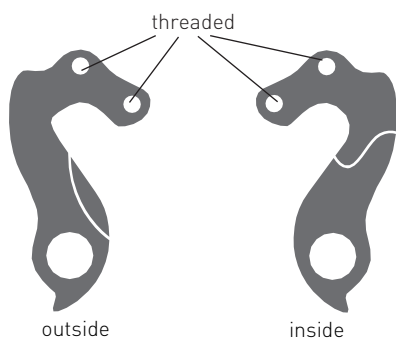

Item-No.: EZ1956
Hanger GRH-22bl (black)

Item-No.: FRSC0054
Screw 2x
M4 x 8mm T20 black

fits for:

- SPEEDLINE Lector '12, '13, '14