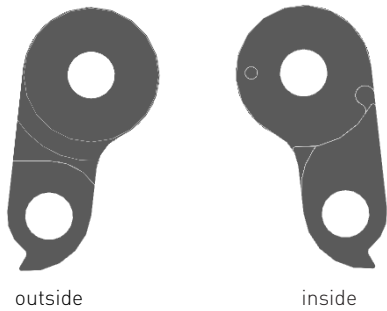

HANGER OVERVIEW 2019

Item-No.: FRHG0003
Hanger RD 156

Item-No.: FRSC0003
Screw Hex 2,5 Inbus
M3 x 6mm

1. **fits for:**
2. Road Rage '18
   - Fire Road Rage '18
   - Endless Road Rage '18
   - Violent Road Rage '18