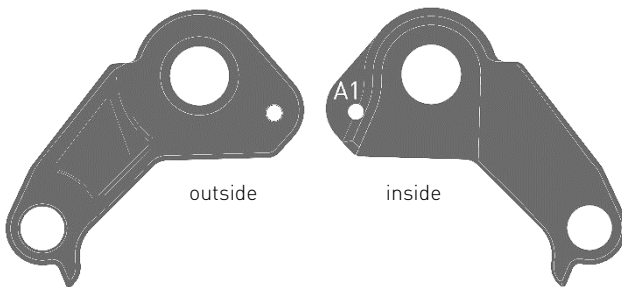

Hanger for SRAM & Shimano Standard

**Item-No.: FRHG0021**  
Hanger GHM09-021

**Item-No.: FRSC0060**  
Screw GHT12-060  
M4 x 18mm

**fits for:**

- LECTOR LC KID 26 '17, '18
- LECTOR LC 29/27.5 '17, '18
- ASKET LC 27.5 '17, '18
- ASKET AL 29/27.5 '17, '18
- ROKET AL 27.5+ '17, '18
- HYBRIDE LECTOR LC 29/27.5+ '19
- HYBRIDE LANA O AL 29/27.5+ '17, '18
- HYBRIDE KATO AL incl. X 29/27.5+ '17, '18, '19
- HYBRIDE TERU X 27.5+ '18
- HYBRIDE KATO X 27.5+ '19
- KATO X '18

## HANGER OVERVIEW 2019

Hanger Dummy for Pinion

**Item-No.: FRHG0059**  
Hanger GHT12-059

**Item-No.: FRSC0060**  
Screw GHT12-060  
M4 x 18mm

**fits for:**

- HAMR X '17, '18
- ROKET X '17, '18

Hanger only for Shimano Direct Mount