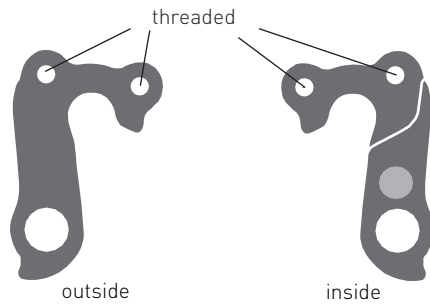

Item-No.: EZ1566
Hanger GRH-15si (silver)

Item-No.: FRSC0054
Screw 2x
M4 x 8mm T20 black

fits for:

- EBS RACE Lector '10, '11, '12
- RACE Lector '11, '12, '13 (Red)
- RACE Lector Pro / SL '09, '10