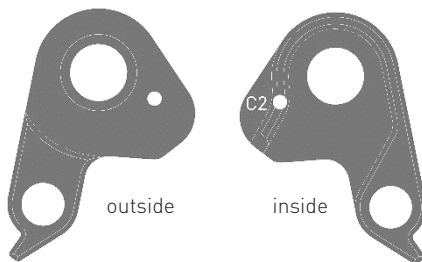

## HANGER OVERVIEW 2019

Hanger only for Shimano Direct Mount

**Item-No.: FRHG0001**  
Hanger GHM11-001

**Item-No.: FRSC0026**  
Screw CGR16-026  
M3 x 21mm

**fits for:**

- LECTOR UC 29 (9, 10, WC) '17, '18, '19
- LECTOR UC X 29 (X8) '17, '18

Hanger for SRAM & Shimano Standard

**Item-No.: FRHG0002**  
Hanger GHM11-002

**Item-No.: FRSC0026**  
Screw CGR16-026  
M3 x 21mm

**fits for:**

- LECTOR UC 29 (9, 10, WC) '17, '18, '19
- LECTOR UC X 29 (X8) '17, '18

Hanger only for Shimano Direct Mount

**Item-No.: FRHG0022**  
Hanger GHM09-022

**Item-No.: FRSC0060**  
Screw GHT12-060  
M4 x 18mm

**fits for:**

- LECTOR LC KID 26 '17, '18
- LECTOR LC 29/27.5 '17, '18
- ASKET LC 27.5 '17, '18
- ASKET AL 29/27.5 '17, '18
- ROKET AL 27.5+ '17, '18
- HYBRIDE LECTOR LC 29/27.5+ '19
- HYBRIDE LANA O AL 29/27.5+ '17, '18
- HYBRIDE KATO AL incl. X 29/27.5+ '17, '18, '19
- HYBRIDE TERU X 27.5+ '18
- HYBRIDE KATO X 27.5+ '19
- KATO X '18