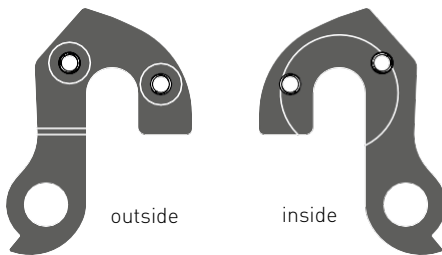

Item-No.: EZ1859
Hanger GRH-26bl (black)

Item-No.: FRSC0054
Screw 2x
M4 x 8mm T20 black

1. **fits for:**
2. NIVOLET '15 (9,EBS)
   - NIVOLET TOUR LC '16
   - NIVOLET RACE LC '16
   - NIVOLET LC/UC '17, '18