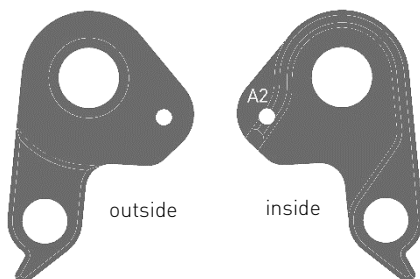

Hanger for SRAM & Shimano Standard

Item-No.: FRHG0057
Hanger GHT12-057

Item-No.: FRSC0060
Screw GHT12-060
M4 x 18mm

fits for:

- DREAMR '17
- SLAMR AL '17, '18, '19
- SLAMR LC '17, '18, '19
- SLAMR X AL '17, '18
- SLAMR X LC '17, '18
- FRAMR AL '17, '18
- FRAMR LC '17
- HAMR AL '17, '18
- HAMR LC '17, '18
- RIOT '17, '18
- PATH RIOT '17, '18
- HYBRIDE SLAMR AL incl. X '18, '19
- HYBRIDE SLAMR LC incl. X '19
- HYBRIDE LANA O FS '17, '18
- HYBRIDE KATO FS '17, '18
- KATO FS incl. X '18, '19